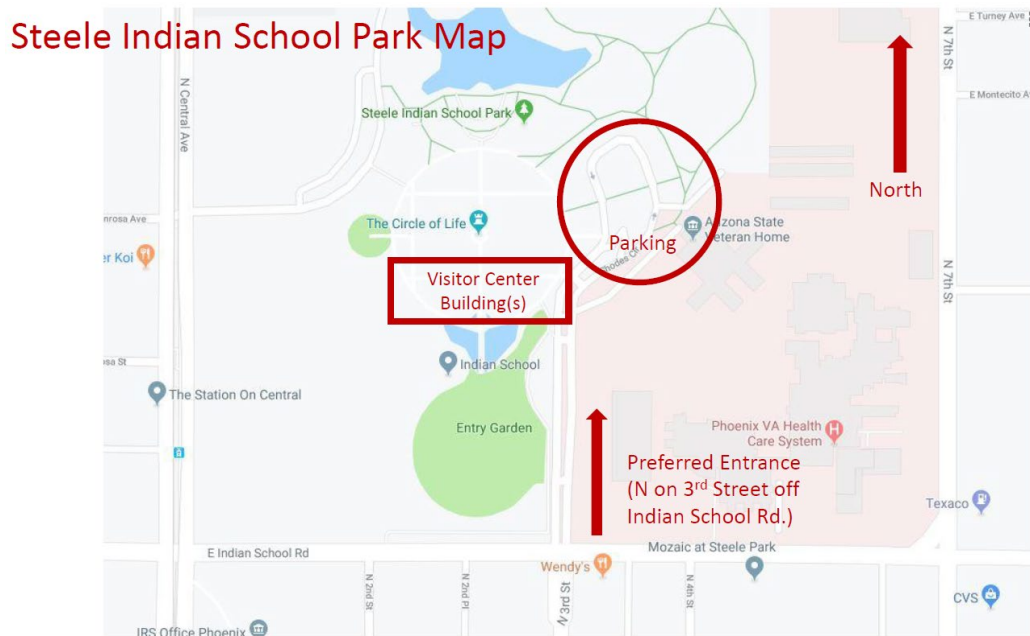

## Phoenix Indian School Visitor Center (PISVC) at Steele Indian School Park

Address: 300 East Indian School Road, Phoenix AZ 85012

All parking is free. The closest parking lot to the Phoenix Indian School Visitor Center is through the Steele Indian School Park 3<sup>rd</sup> Street Park Entrance off of Indian School Road. The main parking lot is just north of the Park gates. Just west of the parking lot is a set of three brick buildings. The middle building (shown above) is the Phoenix Indian School Visitor Center.